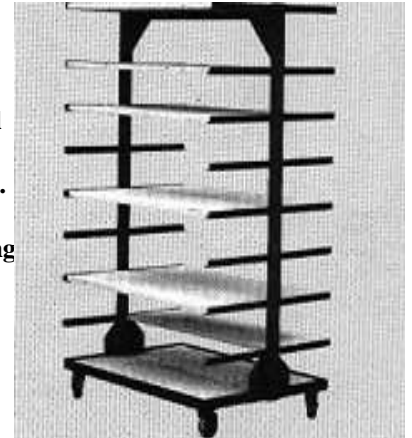

Laguna Ware Rack .....$325.00 Additional Shelves.....$5.95 10% DISCOUNT & FREIGHT

Priced 25% to 50% below the competition, Laguna Ware Racks are designed for commercial and industrial customers who buy a ware rack like your grandfather bought shoes - to last forever. Measuring 24" x 38" x 58", the rack assembles in minutes and will ship UPS or RPS. We have never found a better ware rack value; we don't believe you will either.

- All Steel, Heavy-Duty Construction lasts years and years.
- Industrial Casters for Easy Rolling
- 18 Brackets to Accommodate Numerous Shelving Configurations.
- Six 12" x 36" x 3/4" Shelves Included (ACX, Exterior Grade Plywood), additional shelves available. Knocks Down for Easy Shipping by UPS.