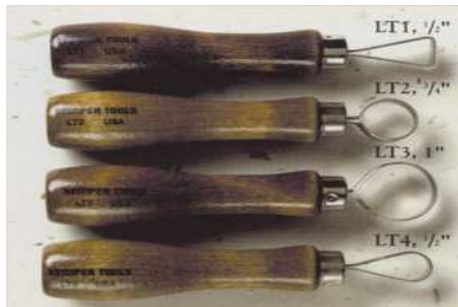

(All PC1=1/2", PC2=7/16", PC3=3/8", PC4=5/16", PC5=3/16')

PCSST Star Set

\$13.69

LFTS Lady Finger Tool Set

\$10.99

LT1 Loop Tool 1/2" Triangle
LT2 Loop Tool 3/4" Triangle
LT3 Loop Tool 1" Circle
LT4 Loop Tool 1/2" Teardrop
LT5 Loop Tool 3/4" Teardrop
LT6 Loop Tool 1 1/4" Tdrop
LT7 Loop Tool 1 1/8" Tdrop
LT8 Loop Tool 1 3/4" Triagle

\$4.19
\$4.19
\$4.19
\$4.19
\$4.19
\$4.19
\$4.19
\$4.19

MKN Mold Knife

\$5.69

MR1 MINI Tool #1

\$3.19

MR2 MINI Tool #2

\$3.19

MR3 MINI Tool #3