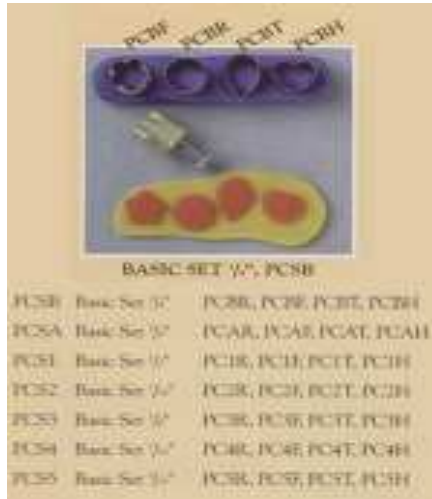

\$13.39

PCSFL 3 LG Flower Set

\$11.59

PCSFS 4 SM Flower Set

\$11.59

- PCSB Basic Set 3/4" \$14.19
- PCSA Basic Set 5/8" \$14.19
- PCS1 Basic Set 1/2" \$11.69
- PCS2 Basic Set 7/16" \$11.79
- PCS3 Basic Set 3/8" \$11.79
- PCS4 Basic Set 5/16" \$10.89
- PCS5 Basic Set 3/16" \$10.99

PCB Porcelain Clean Brush \$10.99

PCN Potter's Cutoff Needle \$1.15

PL1 Pot Lifter 6" Wide

\$12.29

PL2 Pot Lifter 5" Wide

\$10.79

PL3 Pot Lifter 4" Wide

\$10.29