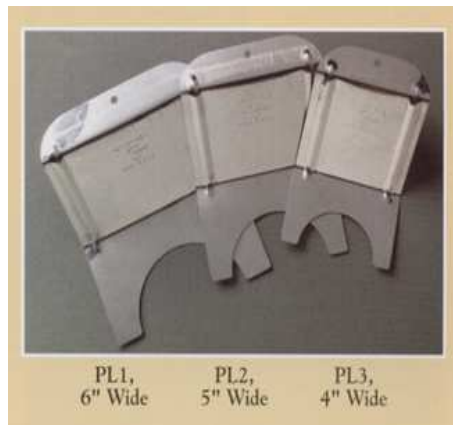

\$13.39

PCSFL 3 LG Flower Set

\$11.59

PCSFS 4 SM Flower Set

\$11.59

- PCSB Basic Set 3/4" \$14.19
- PCSA Basic Set 5/8" \$14.19
- PCS1 Basic Set 1/2" \$11.69
- PCS2 Basic Set 7/16" \$11.79
- PCS3 Basic Set 3/8" \$11.79
- PCS4 Basic Set 5/16" \$10.89
- PCS5 Basic Set 3/16" \$10.99

PCB Porcelain Clean Brush \$10.99

PCN Potter's Cutoff Needle \$1.15

PL1 Pot Lifter 6" Wide

\$12.29

PL2 Pot Lifter 5" Wide

\$10.79

PL3 Pot Lifter 4" Wide

\$10.29