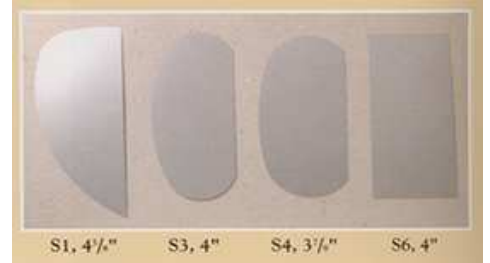

RSS 6" Ribbon Sculpt Set \$17.89

RTC Rubber Texture Comb \$7.29

KEMPER TOOLS®

- S1 Steel Scraper \$2.39
- S3 Steel Scraper \$2.39
- S4 Steel Scraper \$2.29
- S6 Steel Scraper \$2.19
- S10 Steel Scraper \$2.89
- S11 Steel Scraper \$3.19
- S11S Steel Scraper \$3.69
- S12 Steel Scraper \$3.79
- SA4 Steel Scraper \$2.39
- SA10 Steel Scraper \$2.89