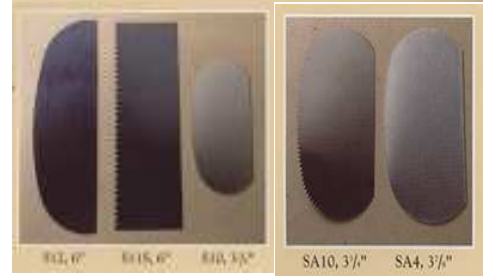

RSS 6" Ribbon Sculpt Set \$17.89

RTC Rubber Texture Comb \$7.29

KEMPER TOOLS®

- S1 Steel Scraper \$2.39
- S3 Steel Scraper \$2.39
- S4 Steel Scraper \$2.29
- S6 Steel Scraper \$2.19
- S10 Steel Scraper \$2.89
- S11 Steel Scraper \$3.19
- S11S Steel Scraper \$3.69
- S12 Steel Scraper \$3.79
- SA4 Steel Scraper \$2.39
- SA10 Steel Scraper \$2.89