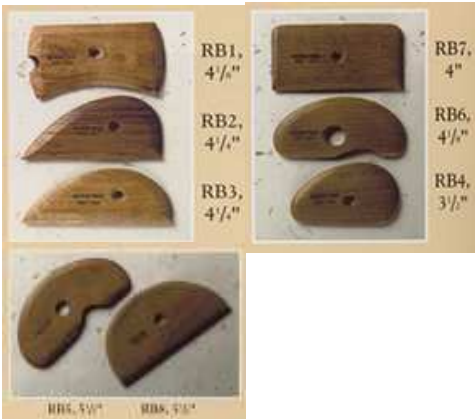

1/2/17 **KEMPER TOOLS 10**

- R1 6' Ribbon Tool \$3.89
- R2 6' Ribbon Tool \$3.89
- R3 6' Ribbon Tool \$3.89
- R4 6' Ribbon Tool \$3.89
- R5 6' Ribbon Tool \$3.89

RBOO Double O Rib \$9.19

- RB1 Potter's Rib 4 1/8" \$5.39
- RB2 Potter's Rib 4 1/4" \$4.89
- RB3 Potter's Rib 4 1/4" \$4.69
- RB4 Potter's Rib 3 1/2" \$4.99
- RB5 Potter's Rib 5 3/4" \$6.29
- RB6 Potter's Rib 4 1/8" \$5.69
- RB7 Potter's Rib 4" \$4.99
- RB8 Potter's Rib 5 4/4" \$5.89

- RBT1 Texture Rib 1" \$8.29
- RBT2 Texture Rib 2" \$8.29
- RBT3 Texture Rib 3" \$8.29
- RBT4 Texture Rib 4" \$8.29
- RBT5 Texture Rib 5" \$8.29
- RBT6 Texture Rib 6" \$8.29
- RBT7 Texture Rib 7" \$8.29
- RBT8 Texture Rib 8" \$8.29