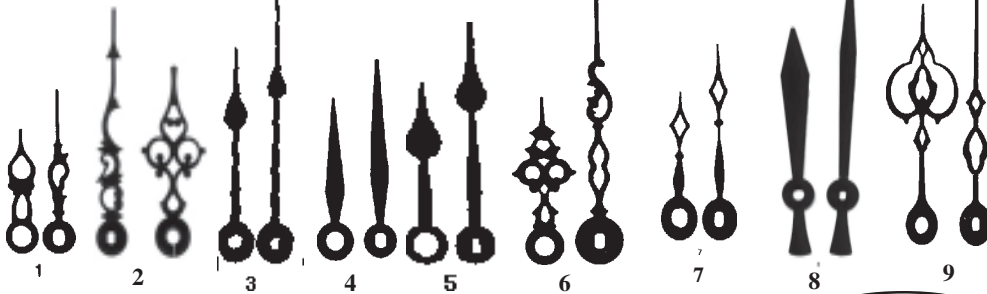

CLOCKS & ACCESSORIES

CLOCK HANDS

AVAILABLE IN BLACK OR GOLD
HANGER $0.10ea

**Other Styles Available by Special Order.

$0.60/PAIR