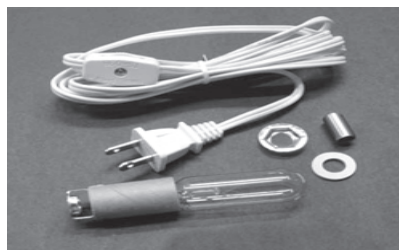

**5 LIGHT VILLAGE KIT
(7 1/2 WATT)**

- 1 - \$5.75ea
- 6 - \$5.50ea
- 12 - \$5.25ea

ANGEL KIT

- 1 - \$4.50ea
- 6 - \$4.00ea
- 12 - \$3.80ea

LARGE TREE KIT

- 1 - \$5.25ea
- 6 - \$4.85ea
- 24 - \$4.50ea

SMALL TREE KIT

- 1 - \$4.75ea
- 6 - \$4.45ea
- 24 - \$4.1ea

**LAMP POST KIT
6FT. -
WHITE ONLY
Plug Not Attached**

- 1 - \$3.00ea
- 6 - \$2.90ea
- 12 - \$2.75ea

PRICES SUBJECT TO CHANGE WITHOUT NOTICE