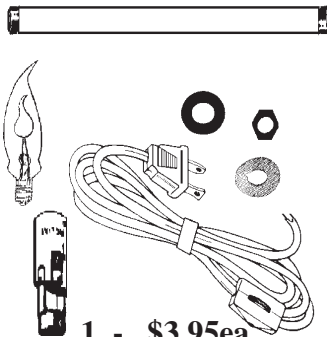

SPECIALTY ELECTRIC KITS

3 STROBE LIGHT KIT

- 1 - \$5.25ea
- 6 - \$5.00ea
- 12 - \$4.90ea

5 STROBE LIGHT KIT

- 1 - \$5.50ea
- 6 - \$5.25ea
- 12 - \$5.10ea

Candelabra Socket

**SMALL WREATH LARGE WREATH
KIT (7 1/2 WATT) KIT (25 WATT)**

- | | |
|---------------|---------------|
| 1 - \$4.25ea | 1 - \$4.75ea |
| 6 - \$3.75ea | 6 - \$3.95ea |
| 12 - \$3.60ea | 12 - \$3.90ea |

**STREET LAMP KIT
(UNASSEMBLED LITE KIT)**

- 1 - \$3.95ea
- 6 - \$3.50ea
- 12 - \$3.00ea

**5 LIGHT VILLAGE KIT
(7 1/2 WATT)**

- 1 - \$5.75ea
- 6 - \$5.50ea
- 12 - \$5.25ea

ANGEL KIT

- 1 - \$4.50ea
- 6 - \$4.00ea
- 12 - \$3.80ea

LARGE TREE KIT

- 1 - \$5.25ea
- 6 - \$4.85ea
- 24 - \$4.50ea

SMALL TREE KIT

- 1 - \$4.75ea
- 6 - \$4.45ea
- 24 - \$4.1ea

**LAMP POST KIT
6FT. -
WHITE ONLY
Plug Not Attached**

- 1 - \$3.00ea
- 6 - \$2.90ea
- 12 - \$2.75ea

PRICES SUBJECT TO CHANGE WITHOUT NOTICE