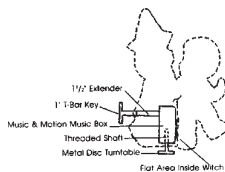

1 - \$4.00ea

6 - 20% 12 - 30% Off

MINI MUSIC BOXES

These Music Boxes Are 18-Note Movements Keys Included With Every Music Box.

ROCK-A-BYE BABY 1 - \$4.50ea
 RUDOLPH 1 - \$4.50ea
 SEND IN THE CLOWNS 6 - \$3.75ea
 TEDDY BEARS PICNIC
 WEDDING MARCH
 SANTA CLAUS IS COMING TO TOWN
 WE WISH YOU A MERRY CHRISTMAS

CLOSEOUT

DANCING FIGURES

ANIMATION KIT

(FOR DONA'S MOLDS) Adds dancing motion to your regular Music Box.

Animation Kit - \$2.50ea

Animation Kit Will Accommodate All Two Hole Regular Music Boxes.

PRICES SUBJECT TO CHANGE WITHOUT NOTICE