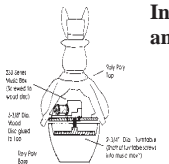

WAGGLE

Adds motion to your regular music box. Consists of a nickel-plated bent shaft and protective plastic sleeve.

WAGGLE KIT - \$1.99ea.

3 or more 20% off

Waggle Kit will Accommodate All 2 hole regular music boxes.

REPLACEMENT BATTERIES

For Blinkies and Electronic Music Boxes.

LARGE 12MM MINI 8MM

1 - \$0.40ea 1 - \$0.40ea

6 - \$0.30ea 6 - \$0.30ea

25 - \$0.25ea 25 - \$0.25ea

May Mix Or Match for Quantity Discount.

ROLY POLY ANIMATION KIT

Adds motion to SCIOTO MOLDS Includes Lucite Turntable and Mounting Plate.

Roly Poly Kit Only

1 - \$1.00ea
 6 - \$0.80ea

Roly Poly Kit Will Accommodate All Regular Two Hole Music Boxes.

Does not include Music Box.