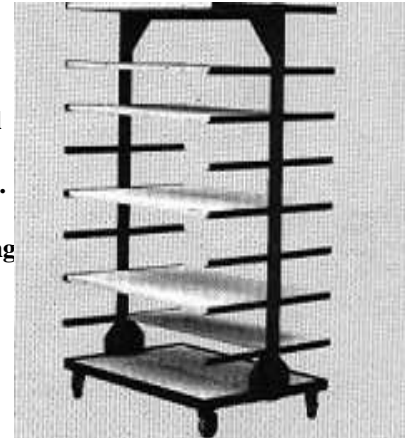

8 1/2" x 2"	$54.95	10 1/2" x 6 1/4"	$77.95
8 1/2" x 6 1/4"	$68.95	12" x 6 1/4"	$89.95
8 1/2" x 5"	$44.95	12" x 2"	$79.95

Laguna Ware Rack .....$325.00 Additional Shelves.....$5.95
10% DISCOUNT & FREIGHT

Priced 25% to 50% below the competition, Laguna Ware Racks are designed for commercial and industrial customers who buy a ware rack like your grandfather bought shoes - to last forever. Measuring 24" x 38" x 58", the rack assembles in minutes and will ship UPS or RPS. We have never found a better ware rack value; we don't believe you will either.

- •All Steel, Heavy-Duty Construction lasts years and years.
- •Industrial Casters for Easy Rolling
- •18 Brackets to Accommodate Numerous Shelving Configurations.
- •Six 12" x 36" x 3/4" Shelves Included (ACX, Exterior Grade Plywood), additional shelves available. Knocks Down for Easy Shipping by UPS.