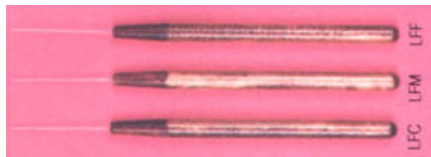

\$14.59

LFC Lady Finger Tool Coarse

\$5.49

LFF Lady Finger Tool Fine

\$4.69

LFM Lady Finger Tool Med

\$4.69

MKN Mold Knife

\$6.19

LFTS Lady Finger Tool Set

\$11.69

LT1 Loop Tool 1/2" Triangle

\$4.55

LT2 Loop Tool 3/4" Triangle

\$4.55

LT3 Loop Tool 1" Circle