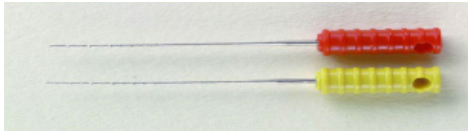

KRS1 Rose Stick Set

\$3.09 MDT Multi Drill Tool

\$3.69

PAD35 Wooden Paddle

\$8.69

KSP1 Special Ribbon Tool

\$6.09

MFTS Multi Finger Tool Set