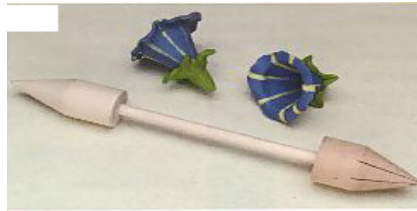

KRS1 Rose Stick Set

\$3.09 MDT Multi Drill Tool

\$3.69

PAD35 Wooden Paddle

\$8.69

KSP1 Special Ribbon Tool

\$6.09

MFTS Multi Finger Tool Set

\$6.79

PAS Patching Spatula

\$4.39

KSP4 Special Ribbon Tool

\$6.09

MG1 Morning Glory Fluted Tool

\$3.39

PCSST Star Set