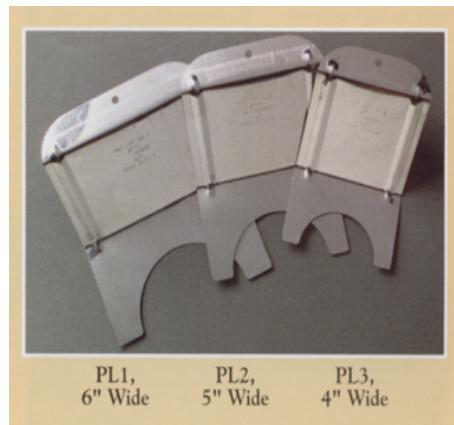

**\$14.29**

**PCSFL 3 LG Flower Set**

**\$12.29**

**PCSFS 4 SM Flower Set**

**\$12.29**

- PCSB Basic Set 3/4" \$14.89
- PCSA Basic Set 5/8" \$14.89
- PCS1 Basic Set 1/2" \$12.75
- PCS2 Basic Set 7/16" \$12.65
- PCS3 Basic Set 3/8" \$12.55
- PCS4 Basic Set 5/16" \$11.65
- PCS5 Basic Set 3/16" \$11.75

**PCB Porcelain Clean Brush \$10.79**

**PCN Potter's Cutoff Needle \$1.19**

**PL1 Pot Lifter 6" Wide**

**\$13.39**

**PL2 Pot Lifter 5" Wide**

**\$11.69**

**PL3 Pot Lifter 4" Wide**

**\$10.99**