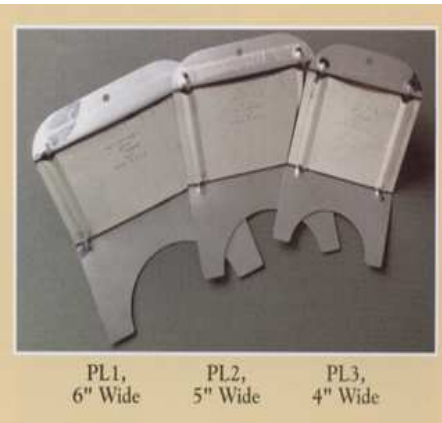

**\$13.89**

**PCSFL 3 LG Flower Set**

**\$11.99**

**PCSFS 4 SM Flower Set**

**\$11.99**

- PCSB Basic Set 3/4" \$14.55
- PCSA Basic Set 5/8" \$14.55
- PCS1 Basic Set 1/2" \$12.39
- PCS2 Basic Set 7/16" \$12.29
- PCS3 Basic Set 3/8" \$12.19
- PCS4 Basic Set 5/16" \$11.29
- PCS5 Basic Set 3/16" \$11.39

**PCB Porcelain Clean Brush \$10.99**

**PCN Potter's Cutoff Needle \$1.19**

**PL1 Pot Lifter 6" Wide \$12.69**

**PL2 Pot Lifter 5" Wide \$11.19**

**PL3 Pot Lifter 4" Wide \$10.59**

**PNH Potter's Needle Hvy \$1.99**