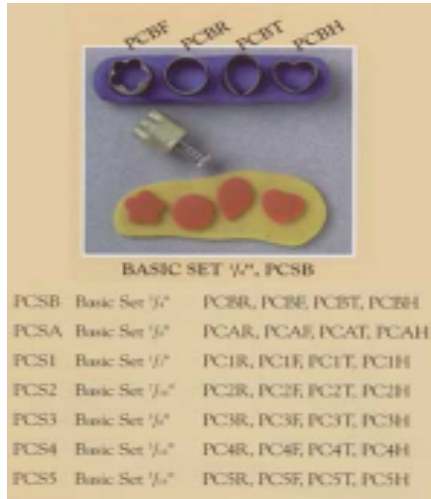

**\$14.29**

**PCSFL 3 LG Flower Set**

**\$12.29**

**PCSFS 4 SM Flower Set**

**\$12.29**

- PCSB Basic Set 3/4" \$14.89
- PCSA Basic Set 5/8" \$14.89
- PCS1 Basic Set 1/2" \$12.75
- PCS2 Basic Set 7/16" \$12.65
- PCS3 Basic Set 3/8" \$12.55
- PCS4 Basic Set 5/16" \$11.65
- PCS5 Basic Set 3/16" \$11.75

**PCB Porcelain Clean Brush \$10.79**

**PCN Potter's Cutoff Needle \$1.19**

**PL1 Pot Lifter 6" Wide**

**\$13.39**

**PL2 Pot Lifter 5" Wide**

**\$11.69**

**PL3 Pot Lifter 4" Wide**

**\$10.99**