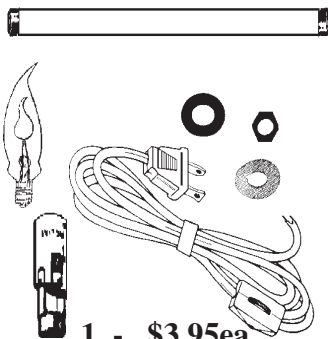

SPECIALTY ELECTRIC KITS

3 STROBE LIGHT KIT

- 1 - \$5.25ea
- 6 - \$5.00ea
- 12 - \$4.90ea

5 STROBE LIGHT KIT

- 1 - \$5.50ea
- 6 - \$5.25ea
- 12 - \$5.10ea

Candelabra Socket

SMALL WREATH LARGE WREATH KIT (7 1/2 WATT) KIT (25 WATT)

- | | |
|---------------|---------------|
| 1 - \$4.25ea | 1 - \$4.75ea |
| 6 - \$3.75ea | 6 - \$3.95ea |
| 12 - \$3.60ea | 12 - \$3.90ea |

STREET LAMP KIT (UNASSEMBLED LITE KIT)

- 1 - \$3.95ea
- 6 - \$3.50ea
- 12 - \$3.00ea

5 LIGHT VILLAGE KIT (7 1/2 WATT)

- 1 - \$5.75ea
- 6 - \$5.50ea
- 12 - \$5.25ea

ANGEL KIT

- 1 - \$4.50ea
- 6 - \$4.00ea
- 12 - \$3.80ea

LARGE TREE KIT

- 1 - \$5.25ea
- 6 - \$4.85ea
- 24 - \$4.50ea

SMALL TREE KIT

- 1 - \$4.75ea
- 6 - \$4.45ea
- 24 - \$4.10ea

LAMP POST KIT 6FT. - WHITE ONLY Plug Not Attached

- 1 - \$3.65ea
- 6 - \$3.50ea
- 12 - \$3.35ea

PRICES SUBJECT TO CHANGE WITHOUT NOTICE