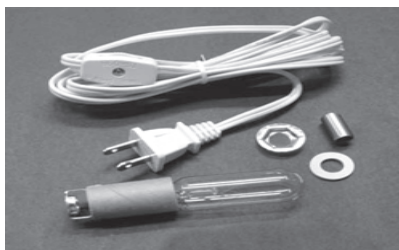

5 LIGHT VILLAGE KIT (7 1/2 WATT)

- 1 - \$5.75ea
- 6 - \$5.50ea
- 12 - \$5.25ea

ANGEL KIT

- 1 - \$4.50ea
- 6 - \$4.00ea
- 12 - \$3.80ea

LARGE TREE KIT

- 1 - \$5.25ea
- 6 - \$4.85ea
- 24 - \$4.50ea

SMALL TREE KIT

- 1 - \$4.75ea
- 6 - \$4.45ea
- 24 - \$4.10ea

LAMP POST KIT 6FT. - WHITE ONLY Plug Not Attached

- 1 - \$3.65ea
- 6 - \$3.50ea
- 12 - \$3.35ea

PRICES SUBJECT TO CHANGE WITHOUT NOTICE