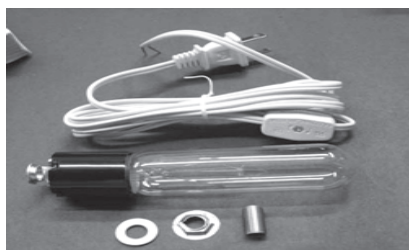

- | | |
|---------------|---------------|
| 1 - \$4.25ea | 1 - \$4.75ea |
| 6 - \$3.75ea | 6 - \$3.95ea |
| 12 - \$3.60ea | 12 - \$3.90ea |

STREET LAMP KIT (UNASSEMBLED LITE KIT)

- 1 - \$3.95ea
- 6 - \$3.50ea
- 12 - \$3.00ea

5 LIGHT VILLAGE KIT (7 1/2 WATT)

- 1 - \$5.75ea
- 6 - \$5.50ea
- 12 - \$5.25ea

ANGEL KIT

- 1 - \$4.50ea
- 6 - \$4.00ea
- 12 - \$3.80ea

LARGE TREE KIT

- 1 - \$5.25ea
- 6 - \$4.85ea
- 24 - \$4.50ea

SMALL TREE KIT