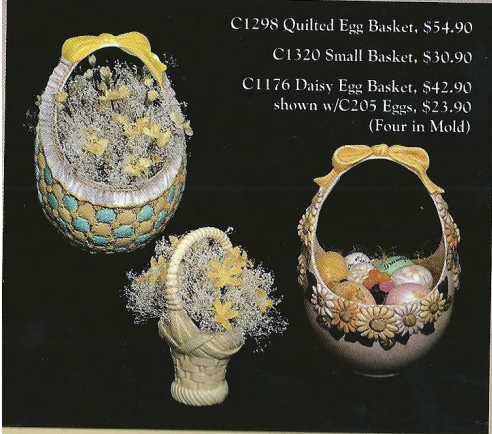

C206

C930

C966

C1298 & 1320

C1303

C1298 Quilted Egg Basket, \$54.90
C1320 Small Basket, \$30.90
C1176 Daisy Egg Basket, \$42.90
shown w/C205 Eggs, \$23.90
(Four in Mold)

C1410

C-1303 - \$17.90 (3)

C1377 & 1381

*C1382 Rabbit, \$30.90

*C1377 Holly Wreath, \$23.90

*C1381 Raccoon, \$30.90

C1530

C1594 & C1595

*C1530 Soft-Sculpt Turkey \$72.90

C1613 & 1637