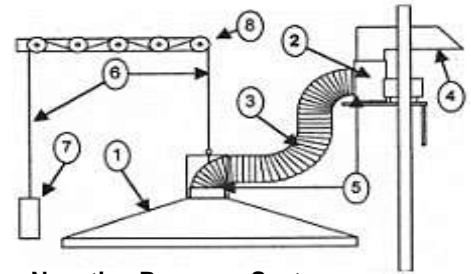

1. Conical aluminum hood
2. Fan/Blower assembly: note the placement in drawings.
3. Flexible exhaust hose
4. Discharge plate

Negative Pressure System

Positive Pressure System

Hood Model	Hood Diameter	Cfm	Price	Cfm	Price
1227	27"	265	\$745.00	265	\$845.00
1227/500	27"	500	\$845.00	500	\$945.00
1332	32"	265	\$777.00	268	\$877.00
1332/500	32"	500	\$877.00	500	\$977.00
1437	37"	265	\$799.00	265	\$899.00
1437/500	37"	500	\$899.00	500	\$999.00
1544	44"	500	\$1,047.00	500	\$1,147.00
1654	54"	500	\$1349.00	500	\$1,449.00