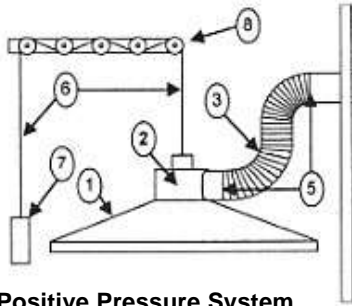

1. Conical aluminum hood
2. Fan/Blower assembly: note the placement in drawings.
3. Flexible exhaust hose
4. Discharge plate

Negative Pressure System

Positive Pressure System

Hood Model	Hood Diameter	Cfm	Price	Cfm	Price
1227	27"	265	\$745.00	265	\$845.00
1227/500	27"	500	\$845.00	500	\$945.00
1332	32"	265	\$777.00	268	\$877.00
1332/500	32"	500	\$877.00	500	\$977.00
1437	37"	265	\$799.00	265	\$899.00
1437/500	37"	500	\$899.00	500	\$999.00
1544	44"	500	\$1,047.00	500	\$1,147.00
1654	54"	500	\$1349.00	500	\$1,449.00