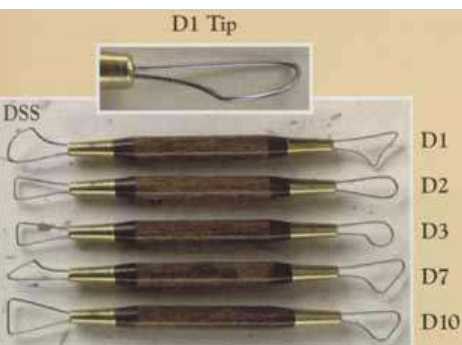

CUB CLEANUP BRUSH

$7.25

DCL Lg Detail Carving Tool $5.79
DCS Sm Detail Carving Tool $4.89

Easily carve small and miniature details. They are perfect for that extra touch. The steel blades are formed and precision ground to a sharp point. The DCS tip is a .030" wide point and 5" in total length, while the DCL point is .057" wide and 5" in total length

- **D1 6" Double Wire End Tool $6.15**
- **D2 6" Double Wire End Tool $6.15**
- **D3 6" Double Wire End Tool $6.15**
- **D4 6" Double Wire End Tool $6.15**
- **D6 6" Double Wire End Tool $6.15**
- **D7 6" Double Wire End Tool $6.15**
- **D8 6" Double Wire End Tool $6.15**
- **D9 6" Double Wire End Tool $6.15**
- **D10 6" Double Wire End Tool $6.15**

DDK Doll Detail Kit $14.75

DES Doll Eye Setter LG $4.29
DES-M Doll Eye Setter MD $3.65

DSS 6 Double Wire Tool Set $26.89

These 6", .035" diameter wire end tools provide the potter and sculptor with a series of shapes designed for light cutting and slicing as well as removing controlled amounts and shapes of clay.

DB Greenware Dusting Brush $6.39

Used after cleaning to dust greenware and restore detail. This oval shaped brush has soft hair that is firmly set in a hardwood handle for a total length of 7 3/4".

DBS Double Ball Stylus Med $3.89

DBSL Double Ball Stylus Lrg $3.95

DBSS Double Ball Stylus Sml $3.95

A favorite of dollmakers. Used to deepen grooves, shape cuticles, sculpt wrinkles and add the artists initials to their doll.

This tool is used to hold the eye during insertion into the doll head.

DG1 Texturing Brush $6.29

The stiff, coarse bristles are designed for use on hard greenware. The brush is made with stainless steel wires firmly set in a hardwood handle for a total length of 6 1/2".

- **DH16 Doll Head Button 16mm $3.45**
- **DH20 Doll Head Button 20mm $3.85**
- **DH26 Doll Head Button 26mm $3.79**
- **DH32 Doll Head Button 32mm $3.15**
- **DH38 Doll Head Button 38mm $3.19**