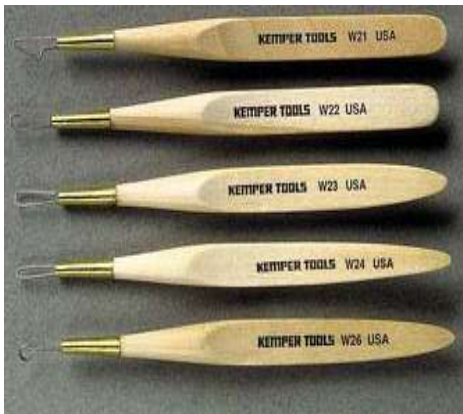

TRM Commercial Trim Knife \$8.05

TS1 Throwing Stick \$18.79
TS2 Throwing Stick \$18.09

TT1 Turning Tool Teardrop L \$15.75
TT2 Turning Tool Teardrop S \$15.75
TT3 Turning Tool Triangle \$15.75
TT4 Turning Tool Right Hand \$15.75
TT5 Turning Tool Left Hand \$15.75

UK Utility Knife \$5.99
UKR UK Blades \$4.39

UKS Utility Knife Soft Handle \$8.79

W1A 6" Wire & Wood Tool \$8.29
W1C 6" Wire & Wood Tool \$7.99
W1D 6" Wire & Wood Tool \$8.19
W2A 6" Wire & Wood Tool \$7.99
W3E 6" Wire & Wood Tool \$8.09
W5 6" Wire & Wood Tool \$7.89

*** Limited Discount**

6 - 35 30% 36 OR MORE 40%
 MIX/MATCH FOR DISCOUNT

KEMPER TOOLS 11 KEMPER TOOLS®

- W21 5" Wire & Wood Tool \$7.35
- W22 5" Wire & Wood Tool \$7.35
- W23 5" Wire & Wood Tool \$7.35
- W24 5" Wire & Wood Tool \$7.35
- W25 5" Wire & Wood Tool \$7.35
- W26 5" Wire & Wood Tool \$7.35

WBEF Wire Brush Extra Fine \$5.79

- WE8A 8" Wire & Wood Tool \$11.49
- WE8B 8" Wire & Wood Tool \$11.19
- WE8C 8" Wire & Wood Tool \$11.19
- WE8D 8" Wire & Wood Tool \$11.29
- WE8E 8" Wire & Wood Tool \$11.29