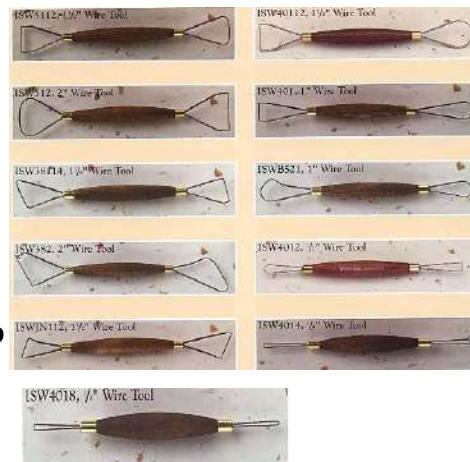

HCP1 Round Hole Punch 3/16 $9.95
HCP2 Round Hole Punch 1/4 $11.45

HCS1 Square Hole Punch 3/32 $6.35
HCS2 Square Hole Punch 1/8 $6.99
HCS3 Square Hole Punch 3/16 $8.29
HCS4 Square Hole Punch 1/8 $9.35

HM1 Handle Maker (Picture) $3.69
HM2 Handle Maker (Mug) $3.75

HTS High Temp Stamen Wire $4.99
HTS High Temp 150' Wire $35.25

HTW High Temp Wire $8.25
HTW-150 High Temp 150' $52.59

IKED12C IKEG Disk 1/2RND $4.49
IKED14C IKEG Disk 1/4RND $4.49
IKED1R IKEG Disk 1/8RIBB $4.49
IKED38C IKEG Disk 3/8RND $4.49
IKED5R IKEG Disk 5/8RIBB $4.49
IKEDSB IKEG Blank Disk St $10.75
IKEDSC IKEG Circle Hole St $10.75
IKEDSR IKEG Ribbon Hole St $10.79

IKEGDS Replacement Dsk St $15.35
ISF114 Industrial Finniser 1 1/4" *$37.69
ISF134 Industrial Finniser 1 3/4" *$38.25
ISF212 Industrial Finniser 2 1/2" *$38.49
ISRC3 Industrial Rake 3" Curved *$39.89
ISRC5 Industrial Rake 5" Curved *$43.89
ISRS3 Industrial Rake 3" Straight *$38.79
ISRS4 Industrial Rake 4" Straight *$41.35
ISRS6 Industrial Rake 6" Straight *$44.49

ISSA "A" Industrial Steel Scraper *$9.85
ISSB "B" Industrial Steel Scraper *$9.35
ISSC "C" Industrial Steel Scraper *$14.65
ISSD "D" Industrial Steel Scraper *$9.85
ISSE "E" Industrial Steel Scraper *$11.55

ISW38114 1 1/4" Industrial Model Wire $40.49
ISW382 2" Industrial Model Wire $41.35
ISW401 1" Industrial Model Wire $41.35
ISW40112 1 1/2" Industrial Model Wire $41.35
ISW4012 1/2" Industrial Model Wire $38.79
ISW4014 1/4" Industrial Model Wire $38.79
ISW4018 1/8" Industrial Model Wire $40.65
ISW51112 1 1/2 Industrial Model Wire $41.35
ISW512 2" Industrial Model Wire $41.35
ISW521 1" Industrial Model Wire $40.65
ISWJN112 1 1/2" Industrial Model Wire $38.69