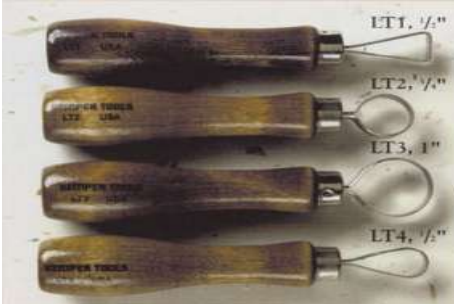

- LT1 Loop Tool 1/2" Triangle $5.25
- LT2 Loop Tool 3/4" Triangle $5.25
- LT3 Loop Tool 1" Circle $5.25
- LT4 Loop Tool 1/2" Teardrop $5.25
- LT5 Loop Tool 3/4" Teardrop $5.25
- LT6 Loop Tool 1 1/4" Tdrop $5.25
- LT7 Loop Tool 1 1/8" Tdrop $5.25
- LT8 Loop Tool 1 3/4" Triagle $5.25