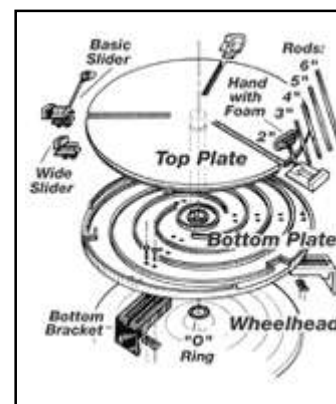

PARTS AND ACCESSORIES

<u>P/N</u>	<u>DESCRIPTION</u>	<u>PRICE</u>
BSTK10	Blue sliders tuneup Kit model 10 Upgrade	$49.95
BBS3	Blue Basic Sliders, set of 3 (with molded Pads)	$29.95
BP1	Bottom Spiral Plate	$70.00
BWS3	Blue Wide Sliders, set of 3 (with molded Pads)	$29.95
BB3	Bottom Bracket, set of 3 improved 2009	$19.95
CFP1	Center Foam Pad for trimming bottles	$7.95
FSH-3	Flex Slider Set of 2	$40.00
GGB1	Giffin Grip Carrying Bag	$29.95
INS1	Giffin Grip Instruction Sheet	$2.00
NBPKG1	Bolts and Nuts for BB, 2 Shims	$1.79
OR2S3	2 O-Rings & 3 Shims	$3.50
PBS3	Molded Pads for Blue Sliders, set of 3	$6.95
R15W15	15 Rods with 15 Hands	$49.95
RH23	Rods, 2" with Hands, set of 3	$14.95
RH43	Rods, 4" with Hands set of 3	$14.95
RH53	Rods, 5" with Hands Set of 3	$14.95
RH63	Rods, 6" with Hands Set of 3	$14.95
R23	Rod, 2", Set of 3 Old Type	$14.95
R33	Rod, 3", Set of 3 Old Type	$14.95
R43	Rod, 4", Set of 3 Old Type	$14.95
R53	Rod, 5", Set of 3 Old Type	$14.95
R63	Rod, 6", Set of 3 Old Type	$14.95
TP1	Top Plate (With 3 Pie Sections)	$70.00
SBBS3	Shoe Blue Basic Sliders & Pads	$29.95

OLD STYLE PARTS FROM EARLIER MODELS

BS3	Basic Slider, Set of 3 (With Hole)	$29.95
WS3	Wide Slider, Set of 3 (Thin for Plates)	$29.95
HF3	Hand With Foam, Set of 3	$14.98
FP3	Foam Pads, Set of 3 (L Shaped)	$2.95
HFR3	Molded Hands for Grooved Rods Set of 3	$4.95

LID MASTER

Make one measurement and you have it's opposite immediately, it's an easy to use, accurate way to size lids for pots. You can also make a lid for an already fired pot, by reassembling the wing nut and screw in the 12-1/2" hole. This way your lid will shrink tofit the pot.

The lid master is available in two different sizes:

Lid Master LM (Max capacity 11" wide) **$14.95** Large Lid Master LLM (Max capacity 20" wide) **$29.95**

Jumbo Plate Extender $99.00