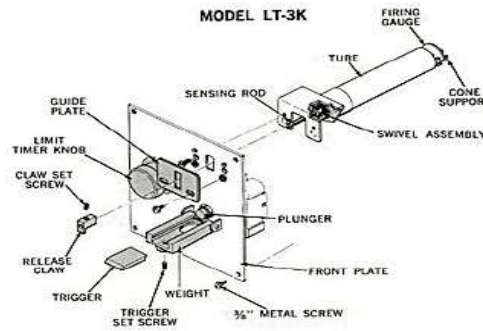

We stock parts for most makes & models and can order any we do not have. Call us pricing.