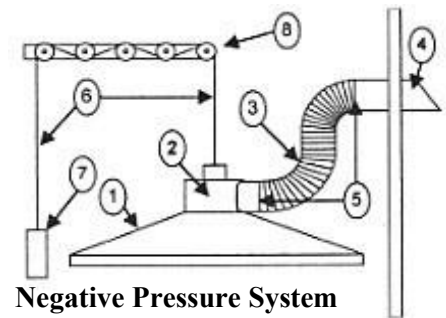

Negative Pressure System

Hood Model	Hood Diameter	Cfm	Price	Cfm	Price
1227	27"	265	$745.00	265	$845.00
1227/500	27"	500	$845.00	500	$945.00
1332	32"	265	$777.00	268	$877.00
1332/500	32"	500	$877.00	500	$977.00
1437	37"	265	$799.00	265	$899.00
1437/500	37"	500	$899.00	500	$999.00
1544	44"	500	$1,047.00	500	$1,147.00
1654	54"	500	$1,349.00	500	$1,449.00

Model	Hood Diameter	Hood Collar & Hose Size	Price	Parts	Swinging Bracket Size	Price
27NB	27"	6"	$562.00	11-47	22, 27, 32 & 37 inch	$168.00
32NB	32"	6"	$607.00	11-44	44-inch Systems	$205.00
37NB	37"	6"	$641.00	11-54	54-inch Systems	$258.00
44NB	44"	6"	$754.00			
54NB	54"	6"	$1,125.00