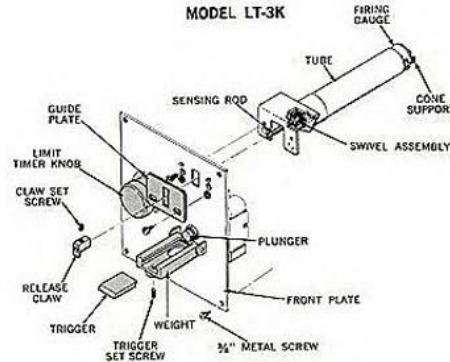

Used Kilns

Dakota Potters Supply often has good, reliable rebuilt used kilns. Check us out before you buy.

SENSING RODS PRICE $12.00ea

*Measure the Sensing Rod in Your Kiln for the Length that you require.

CONES SUPPORTS $13.00ea

All Dawson Kiln Sitters use the same cone supports.

Kiln Repair

Available here. With over 50 years' experience, our repair- man (Tom Clarke) should be able to fix your kiln as good as new!

Call for Estimates

Need new elements or other parts?

We can order from most Major Brands. Dakota Potters Supply will help you get the right elements. Call For Price Quotes. We also Sell Parts and Accessories.