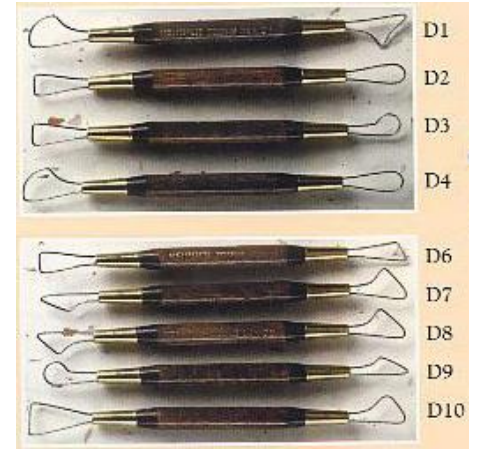

CUB Clean up Brush $7.25

D1 - D10 6" Double Wire Tool $6.35