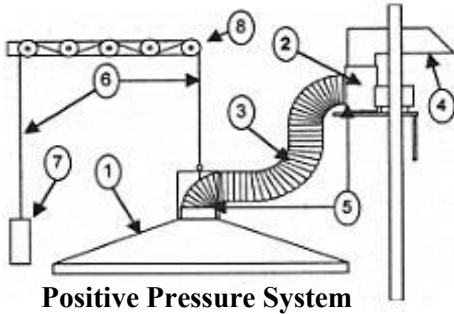

←←←←→→→→ Vent-A-Kiln

PLUS FREIGHT. CUSTOM SIZES AVAILABLE ON REQUEST.

Variable-Height Suspended Kiln Exhaust System and Safety Products. Vent-A-Kiln is an easy-to-install system designed for the removal of kiln firing emissions. With Vent-A-Kiln, unpleasant fumes, odors, and heat are captured at the source and safely removed from the area.

1. Conical Aluminum Hood
2. Fan/Blower assembly: note the placement in drawings.
3. Flexible exhaust hose
4. Discharge plate
5. Exhaust hose clamps
6. 3/16" coated steel cable
7. Counterweight
8. Overhead pulley system